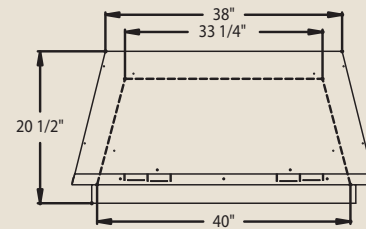

PRODUCT SPECIFICATIONS

MCUF42D-R/MCUF42D-F Magnum Vent Free Firebox

MINIMUM HEARTH DIMENSIONS

Front opening width: 38-1/2"

Front opening height: 26"

Rear wall width: 30-1/4"

Firebox depth: 16"

TECHNICAL INFORMATION

Clearance to Fireplace: Zero

CSA Design Certified

FACTORY INSTALLED OPTIONS

Refractory Herringbone firebrick (MCUF42D-R)

Cottage Clay firebrick (MCUF42D-F)

FIELD INSTALLED ACCESSORIES

Curved Trim: Brass, Pewter, Black

Variable Thermostat Controlled Forced Air Blower (160cfm) - BLOTMC

Brass Hood

Wide Profile Brass Hood

Classic and Designer Facings

A Brand of Monessen Hearth Systems Co.
149 Cleveland Drive, Paris, Kentucky 40361

www.monessenhearth.com

To avoid personal injury or property damage, the product described by this brochure must be installed, operated and maintained in strict compliance with the instructions packaged with the product and all applicable building or fire codes. Contact local building or fire officials about restrictions and installation inspection requirements. All photographs and drawings on this brochure are for illustrative purposes only and are not intended for, nor should they be used as a substitute for the instructions packaged with the unit. Appearance and specifications of the product are subject to change without notice. © 2007 Monessen Hearth Systems Co.